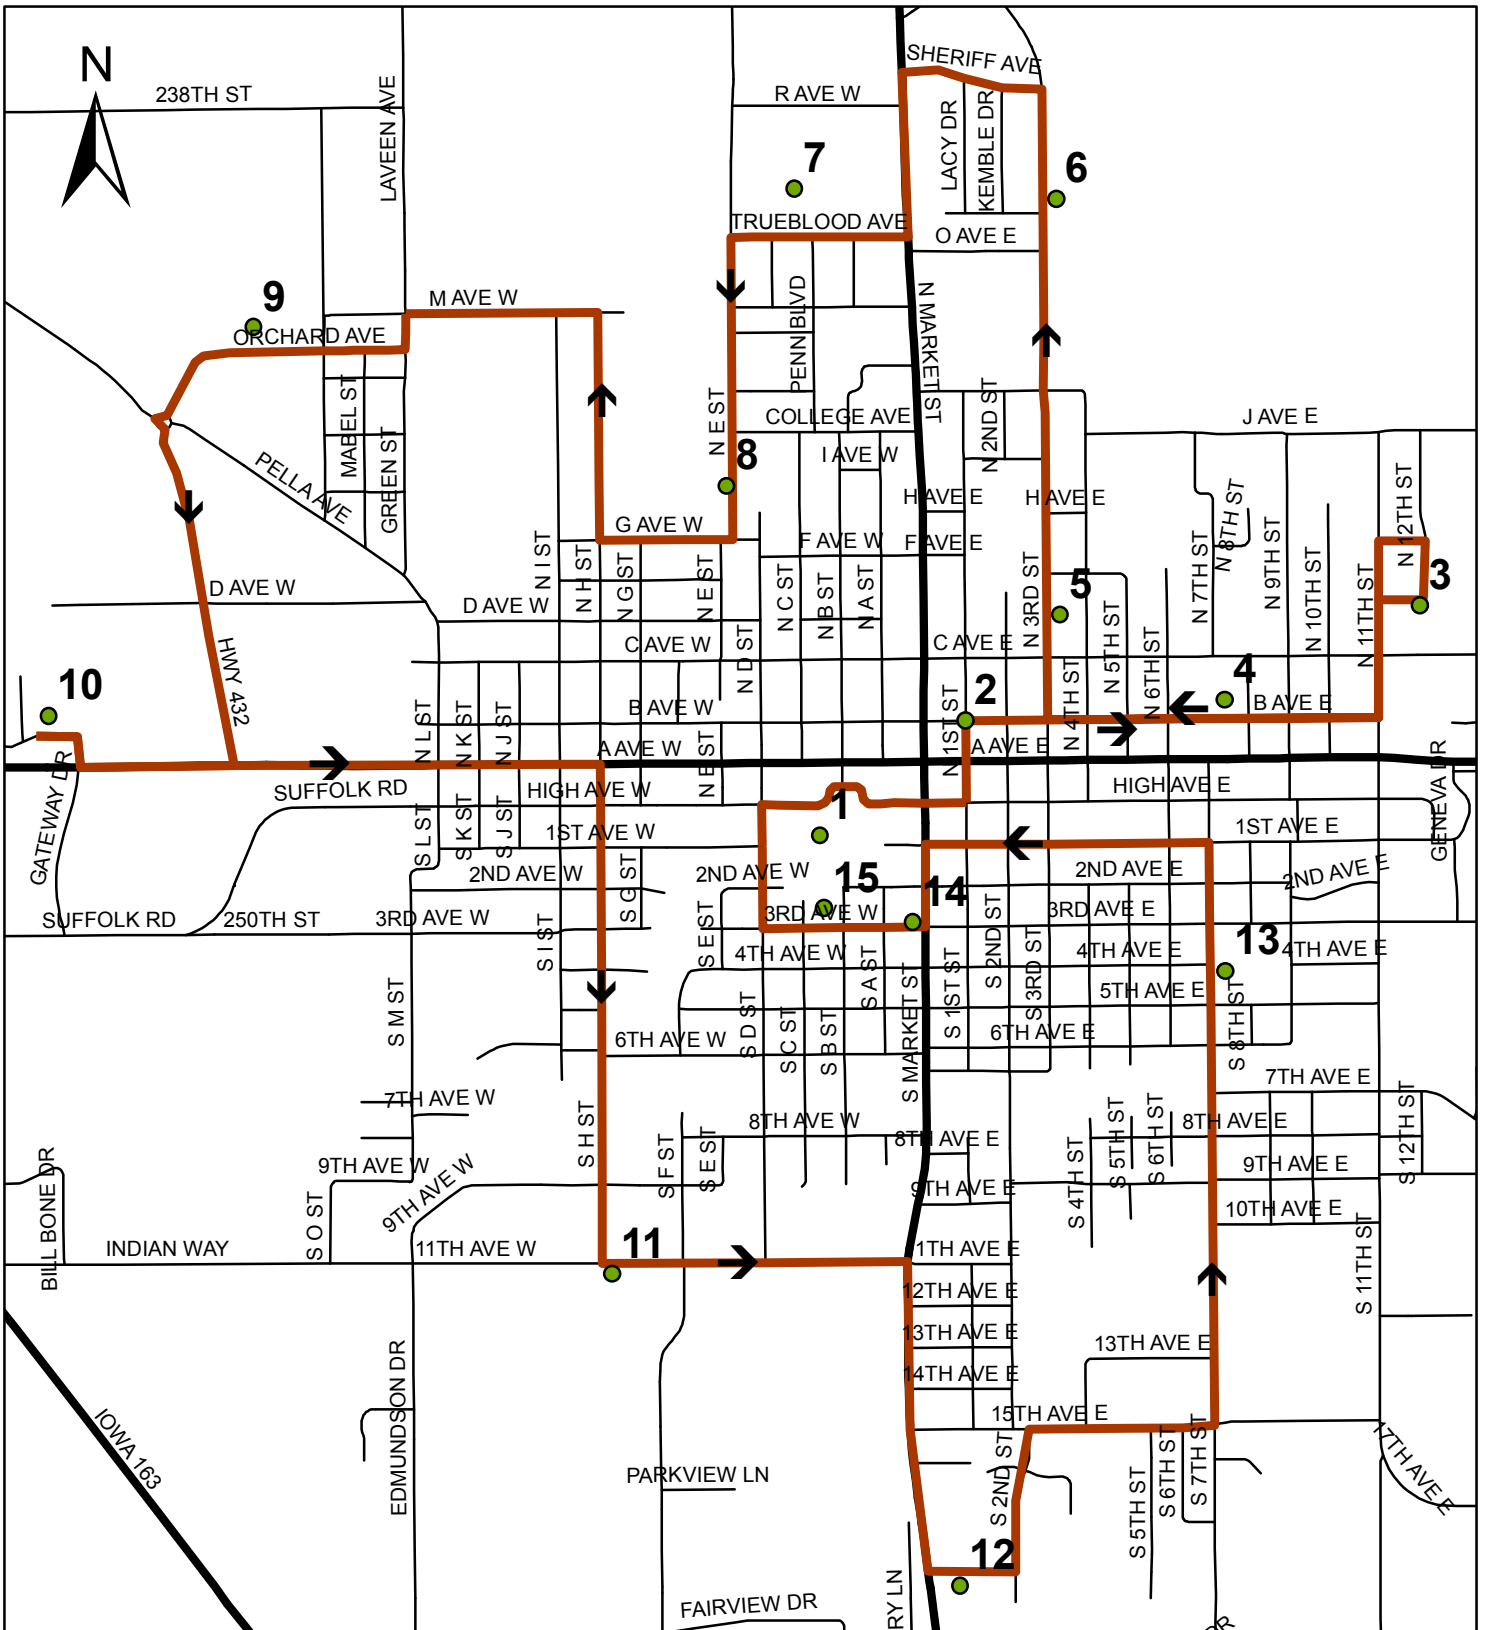

# Oskaloosa Rides - Bus Route

## Legend

- |                                    |   |  |
|------------------------------------|---|--|
| ● 1 - Hy-Vee/Mall                  | ● 6 - Middle/High School /George Daily Auditorium | ● 11 - Edmundson Park                          |
| ● 2 - Christian Opportunity Center | ● 7 - William Penn University                     | ● 12 - Southern Hills/Highland Park Apartments |
| ● 3 - Hospital                     | ● 8 - Christian School                            | ● 13 - Webster                                 |
| ● 4 - Agency on Aging              | ● 9 - Elementary School                           | ● 14 - Library                                 |
| ● 5 - YMCA                         | ● 10 - Walmart                                    | ● 15 - Fareway                                 |